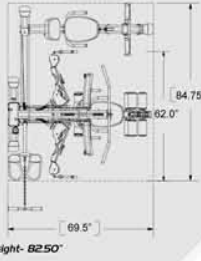

SPACE SAVING DESIGN - LOWS PLACEMENT AGAINST A WALL

Elite shown in Graphite w/ Optional 2:1 ratio Leg Press/Cal

1 High Pulley Lat Pull Downs
Tricep Push Downs
Adjustable Starting Point
Accommodates All Size Users

2 Press - Row Adjustable Contoured Ergonomic Back-Pad
Provides a Simulated FreeWeight Experience for Unmatched Results
Patent-Pending Active Balance System

3 Abs Advanced Abdominal Training
Trains - Transverse Abdominals, Internal Obliques, External Obliques, Rectus Abdominis

4 Cable Arms The Originator of the Cable Arms
Dual Arms
Mimics the FreeWeight Feel of Dumbbells
11 Adjustable Positions Provides Unlimited Exercise Possibilities

5 Low Pulley Functional Sports Specific and Core Training
Foot Plate for Low Rows
Abductor, Adductor Leg Kicks, Arm Curls, Upright Rows

6 Leg - Curl Simulates FreeWeight Exercises
Seated Leg Ext. Seated Leg Curl
Exceptionally Smooth Unmatched Performance
Sealed Internally Lubricated Bearings

Pro Laser Cut Functional Training Arms
4 Standard Color Options w/ Custom Colors Available
Seated Spring Assist
Unique Double-Up Feature for a 400lb Bench Press
Active Balance System
Contoured Ergonomic Back-Pad
Leg Shaping System

Elite
BODYCRAFT