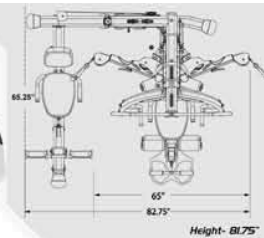

1 High Pulley
Lat Pull Downs
Tricep Push Downs
Adjustable Starting Point
Accommodates All Size Users
Adjustable Contoured Ergonomic Back-Pad
Provides Many Chest and Back Exercises
Ergonomically Designed for Specific Exercises

2 Press - Row
Advanced Abdominal Training
Trains - Transverse Abdominals, Internal Obliques, External Obliques, Rectus Abdominis

3 Abs

4 Cable Arms
The Originator of the Cable Arms
Mimics the Freeweight Feel of Dumbbells
Updated Laser Cut Dual Arms
11 Adjustable Positions Provides Unlimited Exercise Possibilities
Functional, Sports Specific and Core Training

5 Low Pulley
Foot Plate for Upright Rows
Abductor, Adductor Leg Kicks, Arm Curls, Upright Rows
1:1 Ratio

6 Self-Aligning Leg Pro
Sealed Internally Lubricated Bearings
Exceptionally Smooth Unmatched Performance
Seated Leg Ext. Standing Leg Curl
Laser Cut Functional Training Arms
4 Standard Color Options w/ Custom Colors Available
Seated Spring Assist
Unique Double-Up Feature for a 400lb Bench Press
Contoured Ergonomic Back-Pad

GXP

BODYCRAFT

GXP shown in Satin Ice w/ Optional 2:1 ratio Leg Press/Calf

SPACE SAVING DESIGN ALLOWS PLACEMENT AGAINST A WALL