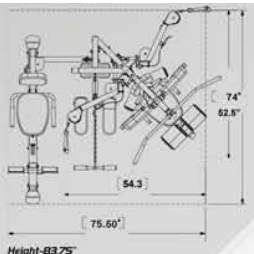

Double-Up
 >turns weight stack into 400lbs<
 >quick hook engagement<
 >never obsolete<

Height-83.75"

SPACE SAVING DESIGN! FOLDS PLACEMENT IN A CORNER

Standard Weight Stack is 50lbs.
Optional Upgrade of 80lbs. Stacks Shown (Included)